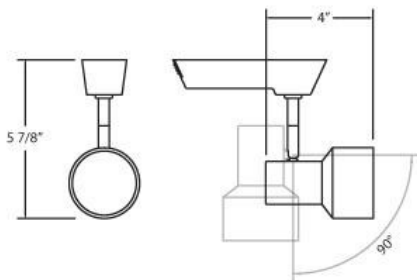

### PRODUCT DETAILS

No.	:	23409-026
Product Color	:	BLACK
Shade / Accent Colour	:	BLACK
Width	:	4"
Height	:	5.875"

### LIGHT SOURCE DETAILS

Number of Bulbs	:	1
Light Source	:	Halogen
Light Source Type	:	MR16
Input Voltage	:	120V
Bulb Voltage	:	12V
Socket Type	:	GU5.3
Wattage	:	50W
Total Wattage	:	50W
Bulb Included	:	No
Dimmable	:	Yes

### TECHNICAL DETAILS

Light Direction	:	Down
Adjustable Lamp Head	:	Yes
Approval	:	
Vertical Adjustment	:	90
Horizontal Adjustment	:	350