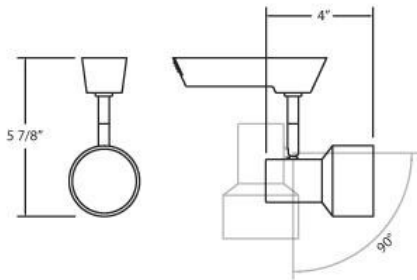

### PRODUCT DETAILS

No.	:	23409-038
Product Color	:	BLACK
Shade / Accent Colour	:	BRUSHED NICKEL
Width	:	4"
Height	:	5.875"

### LIGHT SOURCE DETAILS

Number of Bulbs	:	1
Light Source	:	Halogen
Light Source Type	:	MR16
Input Voltage	:	120V
Bulb Voltage	:	12V
Socket Type	:	GU5.3
Wattage	:	50W
Total Wattage	:	50W
Bulb Included	:	No
Dimmable	:	Yes

### TECHNICAL DETAILS

Light Direction	:	Down
Adjustable Lamp Head	:	Yes
Approval	:	
Vertical Adjustment	:	90
Horizontal Adjustment	:	350