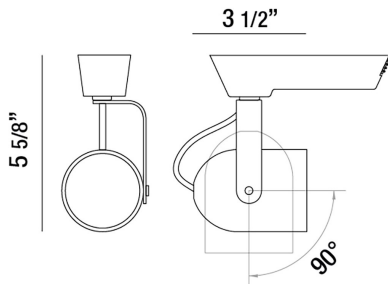

23410, 50W MR16/C

PRODUCT DETAILS

No.	:	23410-015
Product Color	:	WHITE
Shade / Accent Colour	:	WHITE
Width	:	3.5"
Height	:	5.625"

LIGHT SOURCE DETAILS

Number of Bulbs	:	1
Light Source	:	Halogen
Light Source Type	:	MR16
Input Voltage	:	120V
Bulb Voltage	:	12V
Socket Type	:	GU5.3
Wattage	:	50W
Total Wattage	:	50W
Bulb Included	:	No
Dimmable	:	Yes

OPTIONS AVAILABLE

ITEM NO.	FINISH	SHADE
23410-015	WHITE	WHITE
23410-022	BLACK	BLACK
23410-039	WHITE	BRUSHED NICKEL
23410-045	BLACK	BRUSHED NICKEL

TECHNICAL DETAILS

Light Direction	:	Down
Adjustable Lamp Head	:	Yes
Approval	:	
Vertical Adjustment	:	90
Horizontal Adjustment	:	350