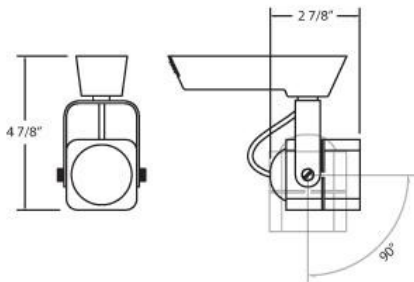

### PRODUCT DETAILS

No.	:	23411-012
Product Color	:	WHITE
Shade / Accent Colour	:	WHITE
Width	:	2.875"
Height	:	4.875"

### TECHNICAL DETAILS

Light Direction	:	Down
Adjustable Lamp Head	:	Yes
Approval	:	
Vertical Adjustment	:	90
Horizontal Adjustment	:	350