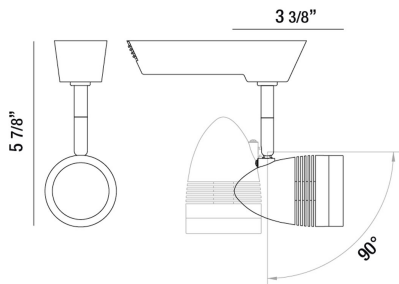

### PRODUCT DETAILS

No.	:	23412-019
Product Color	:	WHITE
Shade / Accent Colour	:	WHITE
Width	:	3.375"
Height	:	5.875"

### LIGHT SOURCE DETAILS

Number of Bulbs	:	1
Light Source	:	Halogen
Light Source Type	:	MR16
Input Voltage	:	120V
Bulb Voltage	:	12V
Socket Type	:	GU5.3
Wattage	:	50W
Total Wattage	:	50W
Bulb Included	:	No
Dimmable	:	Yes

### TECHNICAL DETAILS

Light Direction	:	Down
Adjustable Lamp Head	:	Yes
Approval	:	
Vertical Adjustment	:	90
Horizontal Adjustment	:	350