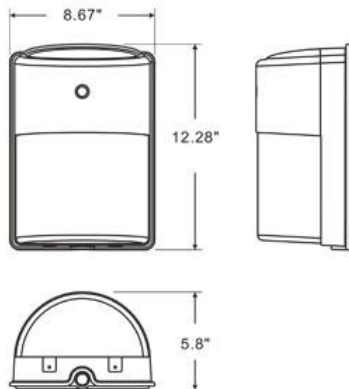

23442, LED WALL SCONCE

PRODUCT DETAILS

No.	:	23442-016
Product Color	:	ARCHITECTURAL BRONZE
Shade / Accent Colour	:	CLEAR
Width	:	8.6875"
Height	:	12.25"
Ext	:	5.8125"
Weight	:	4.3lbs

LIGHT SOURCE DETAILS

TECHNICAL DETAILS

Light Direction	:	Down
Canopy / Backplate Length	:	8.68"
Canopy / Backplate Height	:	12.28"
Canopy / Backplate Width	:	5.8"
Adjustable Lamp Head	:	No
Location	:	WET
Approval	:	
Title 24	:	Yes