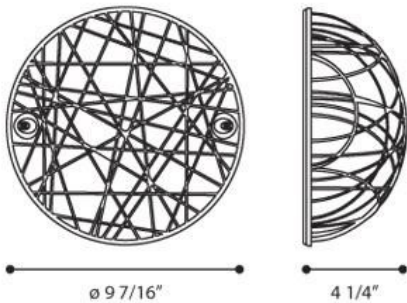

PROJECT INFORMATION

Job Name: Date: Category:

Comments: