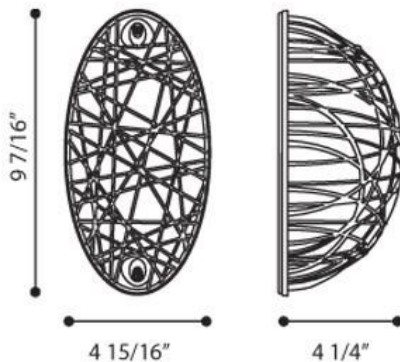

TECHNICAL DETAILS

IP Rating	:	55
Approval	:	

PROJECT INFORMATION

Job Name: Date: Category:

Comments: