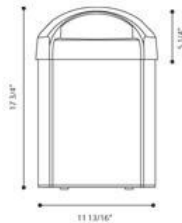

AIRY EVO, AIRY EVO GARDEN 450,E26

PRODUCT DETAILS

No.	:	23881-013
Product Color	:	BLACK
Width	:	11.8125"
Height	:	17.75"
Ext	:	5.25"

LIGHT SOURCE DETAILS

Number of Bulbs	:	1
Light Source	:	Incandescent
Light Source Type	:	A19
Input Voltage	:	120V
Bulb Voltage	:	120V
Socket Type	:	E26
Wattage	:	60W
Total Wattage	:	60W
Bulb Included	:	No
Dimmable	:	Yes

OPTIONS AVAILABLE

ITEM NO.	FINISH	SHADE
23881-013	BLACK	
23881-020	GREY	

TECHNICAL DETAILS

Light Direction	:	Up
Adjustable Lamp Head	:	No
IP Rating	:	66
Location	:	WET
Approval	:	

PROJECT INFORMATION

 Job Name: Date: Category: