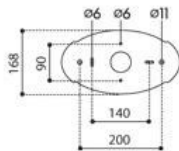

AIRY EVO, AIRY EVO GARDEN 450,E26

PRODUCT DETAILS

No.	:	23881-013
Product Color	:	BLACK
Width	:	11.8125"
Height	:	17.75"
Ext	:	5.25"

LIGHT SOURCE DETAILS

Number of Bulbs	:	1
Light Source	:	Incandescent
Light Source Type	:	A19
Input Voltage	:	120V
Bulb Voltage	:	120V
Socket Type	:	E26
Wattage	:	60W
Total Wattage	:	60W
Bulb Included	:	No
Dimmable	:	Yes

OPTIONS AVAILABLE

ITEM NO.	FINISH	SHADE
23881-013	BLACK	
23881-020	GREY	

TECHNICAL DETAILS

Light Direction	:	Up
Adjustable Lamp Head	:	No
IP Rating	:	66
Location	:	WET
Approval	:	

PROJECT INFORMATION

 Job Name: Date: Category: