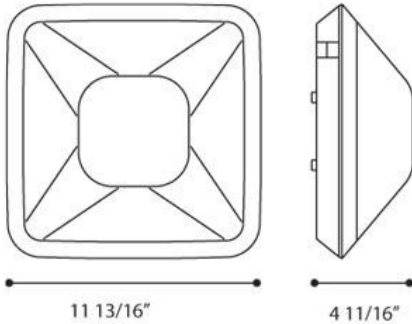

EXCELL, EXCELL SQUARE 300,E26

PRODUCT DETAILS

No.	:	23912-014
Product Color	:	WHITE
Shade / Accent Colour	:	FROSTED
Width	:	11.8125"
Height	:	11.8125"
Ext	:	4.6875"

LIGHT SOURCE DETAILS

Number of Bulbs	:	1
Light Source	:	Incandescent
Light Source Type	:	A19
Input Voltage	:	120V
Bulb Voltage	:	120V
Socket Type	:	E26
Wattage	:	100W
Total Wattage	:	100W
Bulb Included	:	No
Dimmable	:	Yes

OPTIONS AVAILABLE

ITEM NO.	FINISH	SHADE
23912-014	WHITE	FROSTED
23912-021	BLACK	FROSTED

TECHNICAL DETAILS

Light Direction	:	Down
Adjustable Lamp Head	:	No
IP Rating	:	54
Location	:	WET
Approval	:	

PROJECT INFORMATION