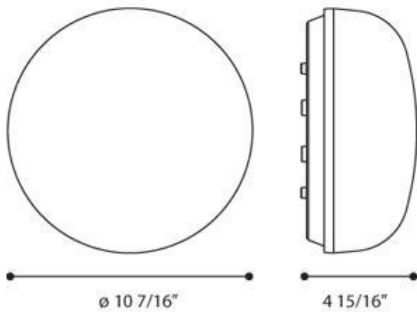

### PRODUCT DETAILS

No.	:	23923-010
Product Color	:	WHITE
Diameter	:	10.4375"
Ext	:	4.9375"

### TECHNICAL DETAILS

Light Direction	:	Down
Adjustable Lamp Head	:	No
IP Rating	:	44
Location	:	WET
Approval	:	