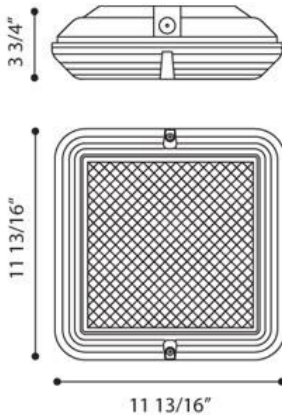

OMNIA, OMNIA SQUARE 300,PL

PRODUCT DETAILS

No.	:	23925-014
Product Color	:	BLACK
Shade / Accent Colour	:	FROST
Width	:	11.8125"
Height	:	11.8125"
Ext	:	3.75"

LIGHT SOURCE DETAILS

Number of Bulbs	:	2
Light Source	:	Fluorescent
Light Source Type	:	PL
Input Voltage	:	120V
Socket Type	:	G24Q-2
Wattage	:	18W
Total Wattage	:	36W
Bulb Included	:	No
Dimmable	:	No

OPTIONS AVAILABLE

ITEM NO.	FINISH	SHADE
23925-014	BLACK	FROST
23925-021	BLACK	CLEAR
23925-038	GREY	FROSTED
23925-045	GREY	CLEAR

TECHNICAL DETAILS

Light Direction	:	Down
Adjustable Lamp Head	:	No
IP Rating	:	65
Location	:	WET
Approval	:	