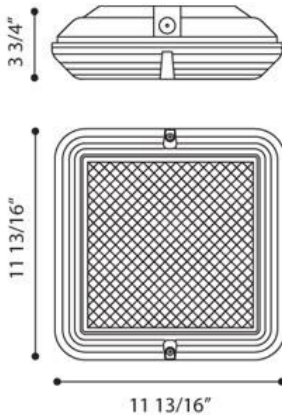

OMNIA, OMNIA SQUARE 300,PL

PRODUCT DETAILS

No.	:	23925-021
Product Color	:	BLACK
Shade / Accent Colour	:	CLEAR
Width	:	11.8125"
Height	:	11.8125"
Ext	:	3.75"

LIGHT SOURCE DETAILS

Number of Bulbs	:	2
Light Source	:	Fluorescent
Light Source Type	:	PL
Input Voltage	:	120V
Socket Type	:	G24Q-2
Wattage	:	18W
Total Wattage	:	36W
Bulb Included	:	No
Dimmable	:	No

OPTIONS AVAILABLE

ITEM NO.	FINISH	SHADE
23925-014	BLACK	FROST
23925-021	BLACK	CLEAR
23925-038	GREY	FROSTED
23925-045	GREY	CLEAR

TECHNICAL DETAILS

Light Direction	:	Down
Adjustable Lamp Head	:	No
IP Rating	:	65
Location	:	WET
Approval	:	