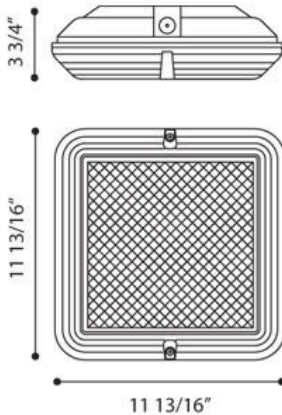

### PRODUCT DETAILS

No.	:	23925-038
Product Color	:	GREY
Shade / Accent Colour	:	FROSTED
Width	:	11.8125"
Height	:	11.8125"
Ext	:	3.75"

### LIGHT SOURCE DETAILS

Number of Bulbs	:	2
Light Source	:	Fluorescent
Light Source Type	:	PL
Input Voltage	:	120V
Socket Type	:	G24Q-2
Wattage	:	18W
Total Wattage	:	36W
Bulb Included	:	No
Dimmable	:	No

### TECHNICAL DETAILS

Light Direction	:	Down
Adjustable Lamp Head	:	No
IP Rating	:	65
Location	:	WET
Approval	:	