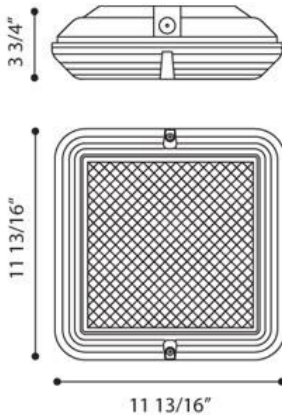

OMNIA, OMNIA SQUARE 300,PL

PRODUCT DETAILS

No.	:	23925-045
Product Color	:	GREY
Shade / Accent Colour	:	CLEAR
Width	:	11.8125"
Height	:	11.8125"
Ext	:	3.75"

LIGHT SOURCE DETAILS

Number of Bulbs	:	2
Light Source	:	Fluorescent
Light Source Type	:	PL
Input Voltage	:	120V
Socket Type	:	G24Q-2
Wattage	:	18W
Total Wattage	:	36W
Bulb Included	:	No
Dimmable	:	No

OPTIONS AVAILABLE

ITEM NO.	FINISH	SHADE
23925-014	BLACK	FROST
23925-021	BLACK	CLEAR
23925-038	GREY	FROSTED
23925-045	GREY	CLEAR

TECHNICAL DETAILS

Light Direction	:	Down
Adjustable Lamp Head	:	No
IP Rating	:	65
Location	:	WET
Approval	:	