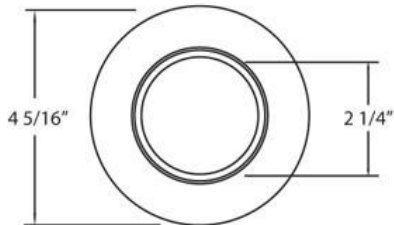

PROJECT INFORMATION

Job Name: Date: Category:

Comments: