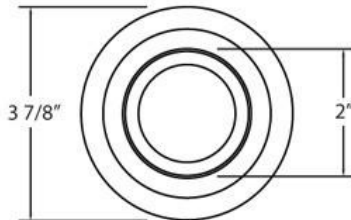

23934, 3-INCH TRM,CHR,ALUM,ROUND

PRODUCT DETAILS

No.	:	23934-05
Product Color	:	ALUMINUM
Diameter	:	3.875"
Height	:	2"

LIGHT SOURCE DETAILS

Number of Bulbs	:	1 / 1
Light Source	:	Halogen / Halogen
Light Source Type	:	MR16 / GU10
Input Voltage	:	120 / 120V
Bulb Voltage	:	12 / 120V
Socket Type	:	/
Wattage	:	50 / 50W
Total Wattage	:	50 / 50W
Bulb Included	:	No / No
Dimmable	:	Yes / Yes

OPTIONS AVAILABLE

ITEM NO.	FINISH	SHADE
23934-05	ALUMINUM	

TECHNICAL DETAILS

Light Direction	:	Down
Adjustable Lamp Head	:	No
Location	:	DRY
Approval	:	

PROJECT INFORMATION

Job Name: Date: Category:

Comments: