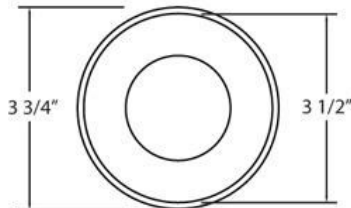

23938, TRIM, 3 1/4IN ALUM CAGE

PRODUCT DETAILS

No.	:	23938-05
Product Color	:	CHROME
Diameter	:	3.75"
Height	:	2"

LIGHT SOURCE DETAILS

Number of Bulbs	:	1 / 1
Light Source	:	Halogen / Halogen
Light Source Type	:	MR16 / GU10
Input Voltage	:	120 / 120V
Bulb Voltage	:	12 / 120V
Socket Type	:	/
Wattage	:	50 / 50W
Total Wattage	:	50 / 50W
Bulb Included	:	No / No
Dimmable	:	Yes / Yes

OPTIONS AVAILABLE

ITEM NO.	FINISH	SHADE
23938-05	CHROME	

TECHNICAL DETAILS

Light Direction	:	Down
Adjustable Lamp Head	:	No

PROJECT INFORMATION

Job Name: Date: Category:

Comments: