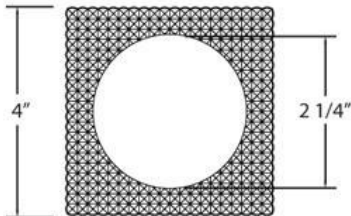

23939, TRIM, 3 1/4IN CRYSTAL DIAM SQ

PRODUCT DETAILS

No.	:	23939-11
Product Color	:	CRYSTAL
Length	:	4"
Width	:	4"
Height	:	2"

LIGHT SOURCE DETAILS

Number of Bulbs	:	1 / 1
Light Source	:	Halogen / Halogen
Light Source Type	:	MR16 / GU10
Input Voltage	:	120 / 120V
Bulb Voltage	:	12 / 120V
Socket Type	:	/
Wattage	:	50 / 50W
Total Wattage	:	50 / 50W
Bulb Included	:	No / No
Dimmable	:	Yes / Yes

OPTIONS AVAILABLE

ITEM NO.	FINISH	SHADE
23939-11	CRYSTAL	

TECHNICAL DETAILS

Light Direction	:	Down
Adjustable Lamp Head	:	No
Location	:	DRY
Approval	:	

PROJECT INFORMATION

Job Name: Date: Category:

Comments: