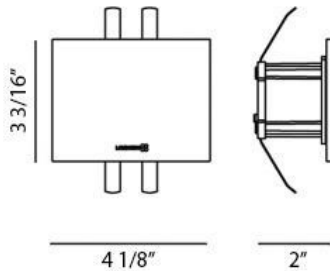

STILE NEXT 103, STILE NEXT 103,LED

PRODUCT DETAILS

No.	:	24653-015
Product Color	:	GLASS
Shade / Accent Colour	:	GLASS
Width	:	4.125"
Height	:	3.1875"
Ext	:	2"

LIGHT SOURCE DETAILS

Light Source Type	:	INTEGRATED LED
Input Voltage	:	120V
Bulb Voltage	:	120V
Socket Type	:	LED
Total Wattage	:	3.2W
Initial Lumens	:	210lm
Kelvin	:	4200K
Dimmable	:	No

OPTIONS AVAILABLE

ITEM NO.	FINISH	SHADE
24653-015	GLASS	GLASS

TECHNICAL DETAILS

Adjustable Lamp Head	:	No
IP Rating	:	IP 66
Location	:	WET
Approval	:	
Title 24	:	Yes
Cut Hole Length	:	3.75"
Cut Hole Width	:	2.75"