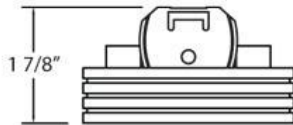

24800, TRIM, 3 1/4IN SQUARE DOWN

PRODUCT DETAILS

No.	:	24800-04
Product Color	:	SATIN NICKEL
Length	:	3.875"
Width	:	3.875"
Height	:	1.875"

LIGHT SOURCE DETAILS

Number of Bulbs	:	1 / 1
Light Source	:	Halogen / Halogen
Light Source Type	:	MR16 / GU10
Input Voltage	:	120 / 120V
Bulb Voltage	:	12 / 120V
Socket Type	:	/
Wattage	:	50 / 50W
Total Wattage	:	50 / 50W
Bulb Included	:	No / No
Dimmable	:	Yes / Yes

OPTIONS AVAILABLE

ITEM NO.	FINISH	SHADE
24800-04	SATIN NICKEL	
24800-05	CHROME	

TECHNICAL DETAILS

Light Direction	:	Down
Adjustable Lamp Head	:	No
Approval	:	

PROJECT INFORMATION

 Job Name: Date: Category: