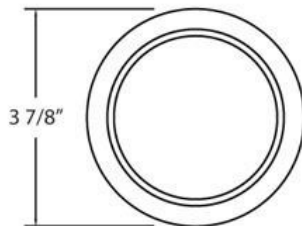

24808, TRIM,3-INCH ROUND SHOWER

PRODUCT DETAILS

No.	:	24808-101
Product Color	:	SATIN NICKEL
Shade / Accent Colour	:	FROST
Diameter	:	3.875"
Height	:	1.625"

LIGHT SOURCE DETAILS

Number of Bulbs	:	1 / 1
Light Source	:	Halogen / Halogen
Light Source Type	:	MR16 / GU10
Input Voltage	:	120 / 120V
Bulb Voltage	:	12 / 120V
Socket Type	:	/
Wattage	:	50 / 50W
Total Wattage	:	50 / 50W
Bulb Included	:	No / No
Dimmable	:	Yes / Yes

OPTIONS AVAILABLE

ITEM NO.	FINISH	SHADE
24808-101	SATIN NICKEL	FROST
24808-123	CHROME	FROST

TECHNICAL DETAILS

Light Direction	:	Down
Adjustable Lamp Head	:	No
Location	:	DAMP
Approval	:	

PROJECT INFORMATION