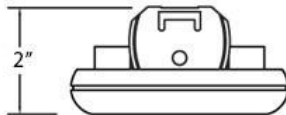

PROJECT INFORMATION

Job Name: Date: Category:

Comments: