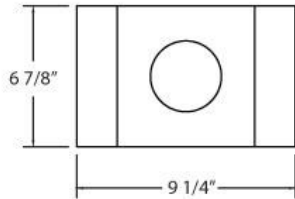

24811, CURVE,1-LIGHT MONOSPOT GU5.3

PRODUCT DETAILS

No.	:	24811-01
Product Color	:	BLACK
Length	:	9.25"
Width	:	6.875"
Height	:	4.75"

LIGHT SOURCE DETAILS

Number of Bulbs	:	1
Light Source	:	Halogen
Light Source Type	:	GU5.3
Input Voltage	:	120V
Bulb Voltage	:	12V
Socket Type	:	GU5.3
Wattage	:	50W
Total Wattage	:	50W
Bulb Included	:	No
Dimmable	:	Yes

OPTIONS AVAILABLE

ITEM NO.	FINISH	SHADE
24811-01	BLACK	

TECHNICAL DETAILS

Light Direction	:	Down
Adjustable Lamp Head	:	No
Approval	:	

PROJECT INFORMATION

Job Name: Date: Type:

Comments: