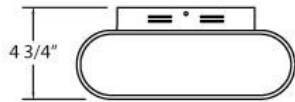

24811, CURVE,1-LIGHT MONOSPOT GU5.3

PRODUCT DETAILS

No.	:	24811-01
Product Color	:	BLACK
Length	:	9.25"
Width	:	6.875"
Height	:	4.75"

LIGHT SOURCE DETAILS

Number of Bulbs	:	1
Light Source	:	Halogen
Light Source Type	:	GU5.3
Input Voltage	:	120V
Bulb Voltage	:	12V
Socket Type	:	GU5.3
Wattage	:	50W
Total Wattage	:	50W
Bulb Included	:	No
Dimmable	:	Yes

OPTIONS AVAILABLE

ITEM NO.	FINISH	SHADE
24811-01	BLACK	

TECHNICAL DETAILS

Light Direction	:	Down
Adjustable Lamp Head	:	No
Approval	:	

PROJECT INFORMATION

Job Name: Date: Type:

Comments: