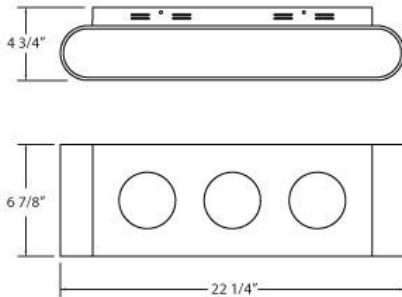

24813, CURVE,3-LIGHT TRACK,GU5.3

PRODUCT DETAILS

No.	:	24813-01
Product Color	:	BLACK
Length	:	22.25"
Width	:	6.875"
Height	:	4.75"

LIGHT SOURCE DETAILS

Number of Bulbs	:	3
Light Source	:	Halogen
Light Source Type	:	GU5.3
Input Voltage	:	120V
Bulb Voltage	:	12V
Socket Type	:	G53
Wattage	:	50W
Total Wattage	:	150W
Bulb Included	:	No
Dimmable	:	Yes

OPTIONS AVAILABLE

ITEM NO.	FINISH	SHADE
24813-01	BLACK	
24813-22	CLEAR	

TECHNICAL DETAILS

Light Direction	:	Down
Adjustable Lamp Head	:	No
Approval	:	

PROJECT INFORMATION

Job Name: Date: Type:

Comments: