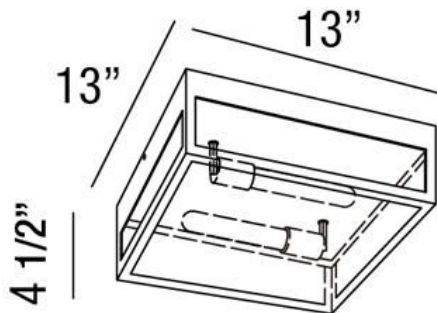

RETTO, 2-LIGHT FLUSHMOUNT

PRODUCT DETAILS

No.	:	25604-016
Product Color	:	BRONZE
Shade / Accent Colour	:	CLEAR GLASS
Length	:	13"
Width	:	13"
Height	:	4.5"
Weight	:	7.6lbs

LIGHT SOURCE DETAILS

Number of Bulbs	:	2
Light Source	:	Incandescent
Light Source Type	:	EDISON
Input Voltage	:	120V
Bulb Voltage	:	120V
Socket Type	:	E26
Wattage	:	60W
Total Wattage	:	120W
Bulb Included	:	Yes

OPTIONS AVAILABLE

ITEM NO.	FINISH	SHADE
25604-016	BRONZE	CLEAR GLASS

TECHNICAL DETAILS

Light Direction	:	Down
Canopy / Backplate Length	:	12"
Canopy / Backplate Height	:	1"
Canopy / Backplate Width	:	12"
Adjustable Lamp Head	:	No
Location	:	WET
Approval	:	