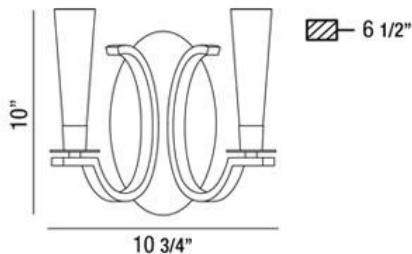

CROMO, WALL MOUNT

PRODUCT DETAILS

No.	:	25632-019
Product Color	:	POLISHED CHROME
Product Material	:	METAL
Shade / Accent Colour	:	CLEAR
Shade / Accent Material	:	GLASS
Width	:	10.75"
Height	:	10"
Ext	:	6.5"
Weight	:	5.9lbs

LIGHT SOURCE DETAILS

Number of Bulbs	:	2
Light Source	:	Halogen
Light Source Type	:	BI-PIN
Input Voltage	:	120V
Bulb Voltage	:	12V
Socket Type	:	G4
Wattage	:	20W
Total Wattage	:	40W
Bulb Included	:	Yes
Dimmable	:	Yes

OPTIONS AVAILABLE

ITEM NO.	FINISH	SHADE
25632-019	POLISHED CHROME	CLEAR

TECHNICAL DETAILS

Adjustable Lamp Head	:	No
Mounting	:	Up
Approval	:	

PROJECT INFORMATION

 Job Name: Date: Category:

 Comments: