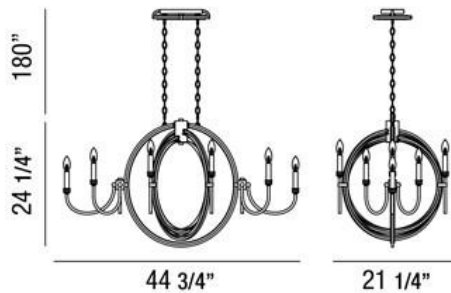

INFINITY, 45" OVAL CHANDELIER

PRODUCT DETAILS

No.	:	25648-010
Product Color	:	OIL RUBBED BRONZE
Product Material	:	METAL
Length	:	44.75"
Width	:	21.25"
Height	:	24.25"
Overall Height	:	204.25"
Weight	:	18.3lbs

LIGHT SOURCE DETAILS

Number of Bulbs	:	10
Light Source	:	Incandescent
Light Source Type	:	B10
Input Voltage	:	120V
Bulb Voltage	:	120V
Socket Type	:	E12
Wattage	:	60W
Total Wattage	:	600W
Bulb Included	:	No
Dimmable	:	Yes

Options Available

ITEM NO.	FINISH	SHADE
25648-010	OIL RUBBED BRONZE	

TECHNICAL DETAILS

Light Direction	:	Up and Down
Hanging Support Type	:	CHAIN
Hanging Support Length	:	180"
Canopy / Backplate Length	:	10.75"
Canopy / Backplate Height	:	1.88"
Canopy / Backplate Width	:	7"
Adjustable Lamp Head	:	No
Approval	:	