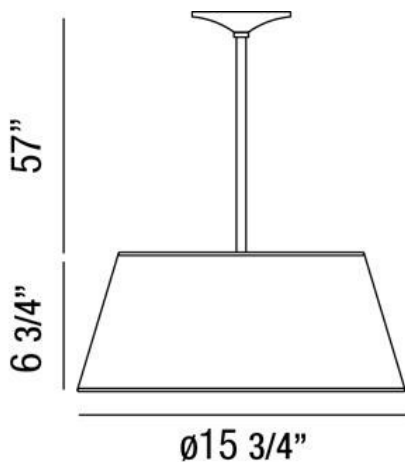

### PRODUCT DETAILS

No.	:	25706-024
Product Color	:	CHROME
Shade / Accent Colour	:	WHITE/CLEAR CAST CRYSTAL
Diameter	:	15.75"
Height	:	6.75"
Overall Height	:	63.75"
Weight	:	7.7lbs

### TECHNICAL DETAILS

Light Direction	:	Down
Hanging Support Type	:	ROD
Hanging Support Length	:	57"
Rods Included	:	3" +6" +12" +18" +18"
Adjustable Lamp Head	:	No
Approval	:	