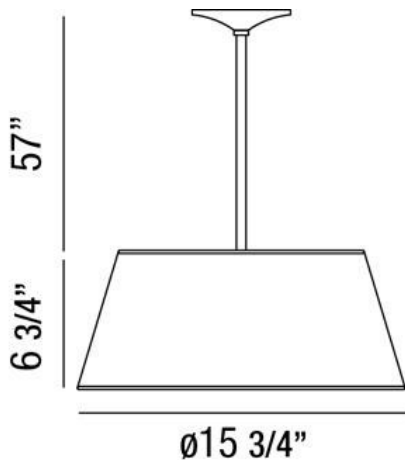

## SALVO, 16" ROUND PENDANT

### PRODUCT DETAILS

No.	:	25706-024
Product Color	:	CHROME
Shade / Accent Colour	:	WHITE/CLEAR CAST CRYSTAL
Diameter	:	15.75"
Height	:	6.75"
Overall Height	:	63.75"
Weight	:	7.7lbs

### TECHNICAL DETAILS

Light Direction	:	Down
Hanging Support Type	:	ROD
Hanging Support Length	:	57"
Rods Included	:	3" +6" +12" +18" +18"
Adjustable Lamp Head	:	No
Approval	:	