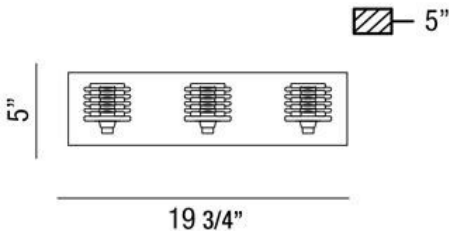

LENZA, 20" VANITY LIGHT

PRODUCT DETAILS

No.	:	25723-014
Product Color	:	CHROME
Product Material	:	METAL
Shade / Accent Colour	:	CLEAR
Shade / Accent Material	:	GLASS
Width	:	19.75"
Height	:	5"
Ext	:	5"
Weight	:	5.5lbs

LIGHT SOURCE DETAILS

Number of Bulbs	:	3
Light Source	:	Halogen
Light Source Type	:	G9
Input Voltage	:	120V
Bulb Voltage	:	120V
Socket Type	:	G9
Wattage	:	60W
Total Wattage	:	180W
Bulb Included	:	Yes
Dimmable	:	Yes

Options Available

ITEM NO.	FINISH	SHADE
25723-014	CHROME	CLEAR

TECHNICAL DETAILS

Light Direction	:	Up and Down
Adjustable Lamp Head	:	No
Mounting	:	Up
Location	:	DAMP
Approval	:	

PROJECT INFORMATION

Job Name: Date: Type: