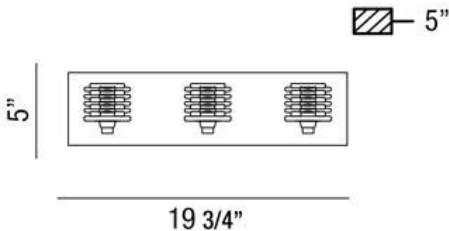

LENZA, 20" VANITY LIGHT

PRODUCT DETAILS

No.	:	25723-014
Product Color	:	CHROME
Product Material	:	METAL
Shade / Accent Colour	:	CLEAR
Shade / Accent Material	:	GLASS
Width	:	19.75"
Height	:	5"
Ext	:	5"
Weight	:	5.5lbs

LIGHT SOURCE DETAILS

Number of Bulbs	:	3
Light Source	:	Halogen
Light Source Type	:	G9
Input Voltage	:	120V
Bulb Voltage	:	120V
Socket Type	:	G9
Wattage	:	60W
Total Wattage	:	180W
Bulb Included	:	Yes
Dimmable	:	Yes

OPTIONS AVAILABLE

ITEM NO.	FINISH	SHADE
25723-014	CHROME	CLEAR

TECHNICAL DETAILS

Light Direction	:	Up and Down
Adjustable Lamp Head	:	No
Mounting	:	Up
Location	:	DAMP
Approval	:	

PROJECT INFORMATION

 Job Name: Date: Category: