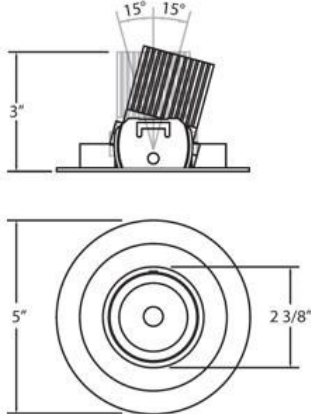

25870, TRIM,4IN GIMBAL LED

PRODUCT DETAILS

No.	:	25870-02
Product Color	:	WHITE
Shade / Accent Colour	:	WHITE
Diameter	:	5"
Height	:	3"

LIGHT SOURCE DETAILS

Light Source Type	:	INTEGRATED LED
Bulb Voltage	:	120V
Socket Type	:	LED
Total Wattage	:	10W
Initial Lumens	:	620lm
Kelvin	:	3500K
CRI	:	80
Dimmable	:	Yes

OPTIONS AVAILABLE

ITEM NO.	FINISH	SHADE
25870-02	WHITE	WHITE

TECHNICAL DETAILS

Light Direction	:	Down
Adjustable Lamp Head	:	Yes
Approval	:	
Title 24	:	Yes
Vertical Adjustment	:	15

PROJECT INFORMATION

 Job Name: Date: Category: