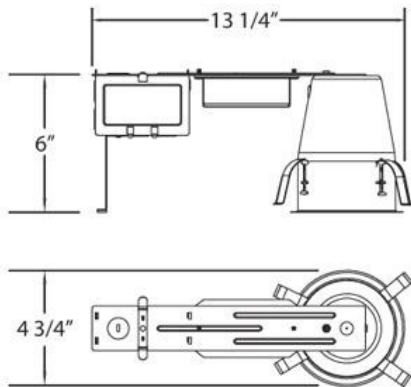

### PRODUCT DETAILS

No.	:	25871-012
Product Color	:	WHITE
Shade / Accent Colour	:	WHITE
Length	:	13.25"
Diameter	:	4.75"
Height	:	6"

### LIGHT SOURCE DETAILS

Light Source Type	:	INTEGRATED LED
Bulb Voltage	:	120V
Socket Type	:	LED
Total Wattage	:	10W
Initial Lumens	:	620lm
Kelvin	:	3500K
CRI	:	80
Dimmable	:	Yes

### TECHNICAL DETAILS

Light Direction	:	Down
Adjustable Lamp Head	:	No
Approval	:	
Title 24	:	Yes