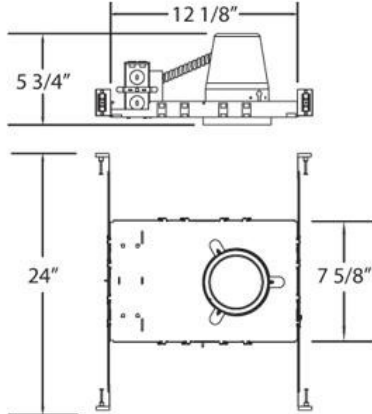

### PRODUCT DETAILS

No.	:	25872-019
Product Color	:	WHITE
Shade / Accent Colour	:	WHITE
Length	:	12.125"
Width	:	7.625"
Height	:	5.75"

### TECHNICAL DETAILS

Light Direction	:	Down
Adjustable Lamp Head	:	No
Approval	:	
Title 24	:	Yes