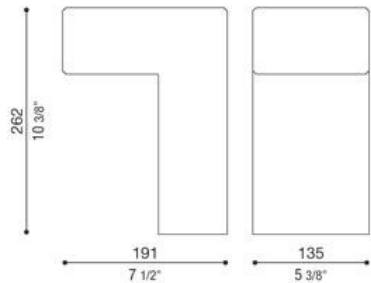

PROJECT INFORMATION

Job Name: Date: Category:

Comments: