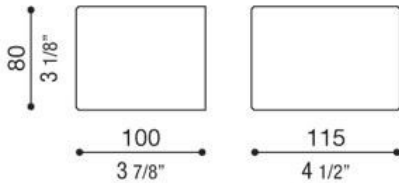

PROJECT INFORMATION

Job Name: Date: Category:

Comments: