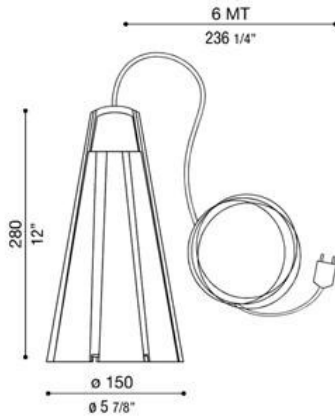

MISS 6, MISS 6 1-LIGHT PORTABLE LAMP

PRODUCT DETAILS

No.	:	26139-029
Product Color	:	YELLOW
Shade / Accent Colour	:	YELLOW
Diameter	:	5.875"
Height	:	12"

LIGHT SOURCE DETAILS

Number of Bulbs	:	1
Light Source	:	Fluorescent
Light Source Type	:	CFL
Input Voltage	:	120V
Socket Type	:	E26
Wattage	:	23W
Total Wattage	:	23W
Bulb Included	:	No
Dimmable	:	No

OPTIONS AVAILABLE

ITEM NO.	FINISH	SHADE
26139-029	YELLOW	YELLOW

TECHNICAL DETAILS

Light Direction	:	Down
Adjustable Lamp Head	:	No
Approval	:	

PROJECT INFORMATION

 Job Name: Date: Type:

 Comments: