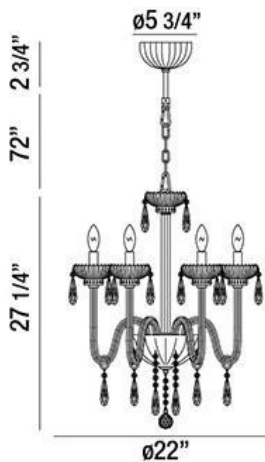

VILLA, 22" ROUND CHANDELIER

PRODUCT DETAILS

No.	:	26237-015
Product Color	:	CHROME
Product Material	:	METAL
Shade / Accent Colour	:	CLEAR
Shade / Accent Material	:	BLOWN GLASS
Diameter	:	22"
Height	:	27.25"
Overall Height	:	102"
Weight	:	22lbs

LIGHT SOURCE DETAILS

Number of Bulbs	:	6
Light Source	:	Incandescent
Light Source Type	:	B10
Input Voltage	:	120V
Bulb Voltage	:	120V
Socket Type	:	E12
Wattage	:	60W
Total Wattage	:	360W
Bulb Included	:	No
Dimmable	:	Yes

OPTIONS AVAILABLE

ITEM NO.	FINISH	SHADE
26237-015	CHROME	CLEAR

TECHNICAL DETAILS

Light Direction	:	Up
Hanging Support Type	:	CHAIN
Hanging Support Length	:	72"
Canopy / Backplate Height	:	2.75"
Canopy / Backplate Dia.	:	5.75"
Adjustable Lamp Head	:	No
Approval	:	