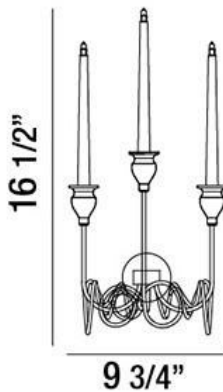

### PRODUCT DETAILS

No.	:	26344-010
Product Color	:	CHROME
Product Material	:	METAL
Width	:	9.75"
Height	:	16.5"
Ext	:	7.25"
Weight	:	2.6lbs

### LIGHT SOURCE DETAILS

Number of Bulbs	:	3
Light Source	:	Halogen
Light Source Type	:	BI-PIN
Input Voltage	:	120V
Bulb Voltage	:	12V
Socket Type	:	G4
Wattage	:	20W
Total Wattage	:	60W
Bulb Included	:	Yes
Dimmable	:	Yes

### TECHNICAL DETAILS

Canopy / Backplate Height	:	2"
Canopy / Backplate Dia.	:	4.5"
Adjustable Lamp Head	:	No
Approval	:	