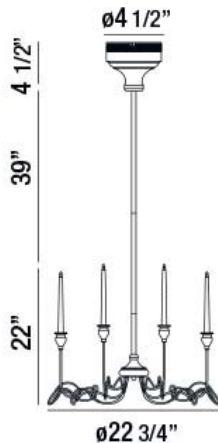

CANDELA, 23" ROUND CHANDELIER

PRODUCT DETAILS

No.	:	26346-014
Product Color	:	CHROME
Product Material	:	METAL
Diameter	:	22.75"
Height	:	22"
Overall Height	:	65.5"
Weight	:	10.8lbs

LIGHT SOURCE DETAILS

Number of Bulbs	:	9
Light Source	:	Halogen
Light Source Type	:	BI-PIN
Input Voltage	:	120V
Bulb Voltage	:	12V
Socket Type	:	G4
Wattage	:	20W
Total Wattage	:	180W
Bulb Included	:	Yes
Dimmable	:	Yes

OPTIONS AVAILABLE

ITEM NO.	FINISH	SHADE
26346-014	CHROME	

TECHNICAL DETAILS

Light Direction	:	Up and Down
Hanging Support Type	:	ROD
Hanging Support Length	:	39"
Rods Included	:	3"+6"+12"+18"
Canopy / Backplate Height	:	4.5"
Canopy / Backplate Dia.	:	4.5"
Adjustable Lamp Head	:	No
Approval	:	