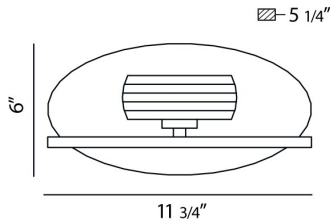

TECHNICAL DETAILS

Light Direction	:	Up
Adjustable Lamp Head	:	No
Mounting	:	Up
Approval	:	

PROJECT INFORMATION

Job Name: Date: Category:

Comments: