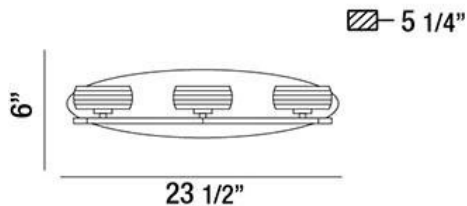

BUCA, 24" VANITY LIGHT

PRODUCT DETAILS

No.	:	26351-018
Product Color	:	CHROME
Product Material	:	METAL
Shade / Accent Colour	:	CLEAR
Shade / Accent Material	:	CRYSTAL GLASS
Width	:	23.5"
Height	:	6"
Ext	:	5.25"
Weight	:	6.6lbs

LIGHT SOURCE DETAILS

Number of Bulbs	:	3
Light Source	:	Halogen
Light Source Type	:	G9
Input Voltage	:	120V
Bulb Voltage	:	120V
Socket Type	:	G9
Wattage	:	60W
Total Wattage	:	180W
Bulb Included	:	Yes
Dimmable	:	Yes

OPTIONS AVAILABLE

ITEM NO.	FINISH	SHADE
26351-018	CHROME	CLEAR

TECHNICAL DETAILS

Light Direction	:	Up
Adjustable Lamp Head	:	No
Mounting	:	Up
Approval	:	

PROJECT INFORMATION

 Job Name: Date: Category:

 Comments: