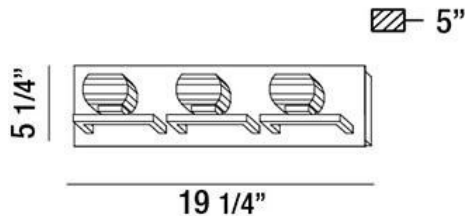

CASA, 19" VANITY LIGHT

PRODUCT DETAILS

No.	:	26357-010
Product Color	:	CHROME
Product Material	:	METAL
Shade / Accent Colour	:	CLEAR
Shade / Accent Material	:	CRYSTAL GLASS
Width	:	19.25"
Height	:	5.25"
Ext	:	5"
Weight	:	5.6lbs

OPTIONS AVAILABLE

ITEM NO.	FINISH	SHADE
26357-010	CHROME	CLEAR

TECHNICAL DETAILS

Light Direction	:	Up
Canopy / Backplate Length	:	18.438"
Canopy / Backplate Height	:	0.813"
Canopy / Backplate Width	:	4.563"
Adjustable Lamp Head	:	No
Mounting	:	Up
Location	:	DAMP
Approval	:	