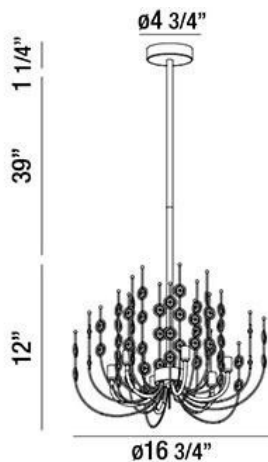

VICE, 17" ROUND CHANDELIER

PRODUCT DETAILS

No.	:	26389-011
Product Color	:	CHROME
Product Material	:	METAL
Shade / Accent Colour	:	CLEAR
Shade / Accent Material	:	CRYSTAL
Diameter	:	16.75"
Height	:	12"
Overall Height	:	52.25"
Weight	:	5.7lbs

LIGHT SOURCE DETAILS

Number of Bulbs	:	6
Light Source	:	Halogen
Light Source Type	:	G9
Input Voltage	:	120V
Bulb Voltage	:	120V
Socket Type	:	G9
Wattage	:	40W
Total Wattage	:	240W
Bulb Included	:	Yes
Dimmable	:	Yes

OPTIONS AVAILABLE

ITEM NO.	FINISH	SHADE
26389-011	CHROME	CLEAR

TECHNICAL DETAILS

Light Direction	:	Up and Down
Hanging Support Type	:	ROD
Hanging Support Length	:	39"
Rods Included	:	3"+6"+12"+18"
Canopy / Backplate Height	:	1.25"
Canopy / Backplate Dia.	:	4.75"
Adjustable Lamp Head	:	No
Approval	:	