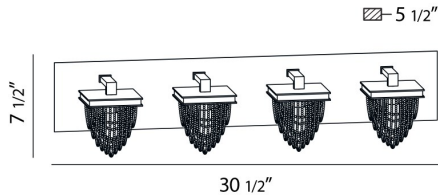

TECHNICAL DETAILS

Light Direction	:	Down
Adjustable Lamp Head	:	No
Approval	:	

PROJECT INFORMATION

Job Name: Date: Category:

Comments: