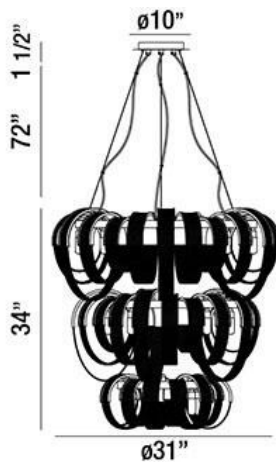

SAGE, 17-LIGHT CHANDELIER

PRODUCT DETAILS

No.	:	26597-010
Product Color	:	CHROME
Shade / Accent Colour	:	CLEAR CRYSTAL
Diameter	:	31"
Height	:	34"
Overall Height	:	107.5"
Weight	:	50.2lbs

LIGHT SOURCE DETAILS

ITEM NO.	FINISH	SHADE
26597-010	CHROME	CLEAR CRYSTAL

TECHNICAL DETAILS

Light Direction	:	Down
Hanging Support Type	:	AIRCRAFT CABLE
Hanging Support Length	:	72"
Canopy / Backplate Height	:	1.5"
Canopy / Backplate Dia.	:	10"
Adjustable Lamp Head	:	No
Location	:	DRY
Approval	:	