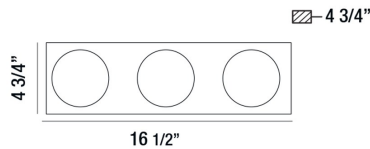

CAMBRIA, 17" VANITY LIGHT

PRODUCT DETAILS

No.	:	27201-015
Product Color	:	CHROME
Product Material	:	MIRROR
Shade / Accent Colour	:	CONFETTI/CLEAR
Shade / Accent Material	:	GLASS
Width	:	16.5"
Height	:	4.75"
Ext	:	4.75"
Weight	:	3.1lbs

OPTIONS AVAILABLE

ITEM NO.	FINISH	SHADE
27201-015	CHROME	CONFETTI/CLEAR

TECHNICAL DETAILS

Light Direction	:	Down
Canopy / Backplate Length	:	16.1"
Canopy / Backplate Height	:	0.75"
Canopy / Backplate Width	:	4.5"
Adjustable Lamp Head	:	No
Location	:	DAMP
Approval	:	