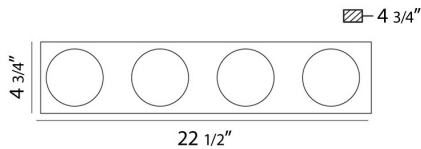

CAMBRIA, 23" VANITY LIGHT

PRODUCT DETAILS

No.	:	27202-012
Product Color	:	CHROME
Product Material	:	MIRROR
Shade / Accent Colour	:	CONFETTI/CLEAR
Shade / Accent Material	:	GLASS
Width	:	22.5"
Height	:	4.75"
Ext	:	4.75"
Weight	:	4lbs

OPTIONS AVAILABLE

ITEM NO.	FINISH	SHADE
27202-012	CHROME	CONFETTI/CLEAR

TECHNICAL DETAILS

Light Direction	:	Down
Canopy / Backplate Length	:	22"
Canopy / Backplate Height	:	0.75"
Canopy / Backplate Width	:	4.5"
Adjustable Lamp Head	:	No
Location	:	DAMP
Approval	:	