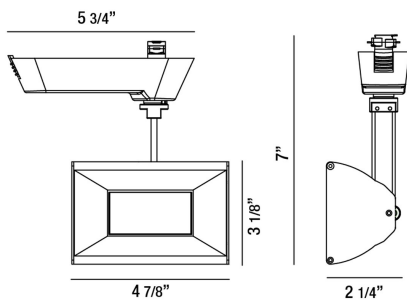

27996, 1-LIGHT 10W LED

PRODUCT DETAILS

No.	:	27996-027
Product Color	:	BLACK
Length	:	5.75"
Width	:	4.875"
Height	:	7"
Ext	:	2.25"
Weight	:	0.4lbs

LIGHT SOURCE DETAILS

Light Source Type	:	INTEGRATED LED
Bulb Voltage	:	120V
Socket Type	:	LED
Total Wattage	:	10W
Initial Lumens	:	800lm
Kelvin	:	3000K
CRI	:	80
Dimmable	:	Yes

OPTIONS AVAILABLE

ITEM NO.	FINISH	SHADE
27996-027	BLACK	

TECHNICAL DETAILS

IP Rating	:	20
Location	:	DRY
Approval	:	

Title 24	:	Yes
Beam Angle	:	90
Vertical Adjustment	:	90
Horizontal Adjustment	:	340

PROJECT INFORMATION