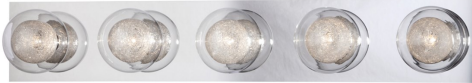

## CAMBRIA, 28" VANITY LIGHT

### PRODUCT DETAILS

|                         |   |                |
|-------------------------|---|----------------|
| No.                     | : | 28014-010      |
| Product Color           | : | CHROME         |
| Product Material        | : | MIRROR         |
| Shade / Accent Colour   | : | CONFETTI/CLEAR |
| Shade / Accent Material | : | GLASS          |
| Width                   | : | 28.25"         |
| Height                  | : | 4.75"          |
| Ext                     | : | 4.75"          |
| Weight                  | : | 5.2lbs         |

### OPTIONS AVAILABLE

| ITEM NO.  | FINISH | SHADE          |
|-----------|--------|----------------|
| 28014-010 | CHROME | CONFETTI/CLEAR |

### TECHNICAL DETAILS

|                           |   |   |
|---------------------------|---|---|
| Light Direction           | : | Down  |
| Canopy / Backplate Length | : | 28"   |
| Canopy / Backplate Height | : | 0.75"   |
| Canopy / Backplate Width  | : | 4.5"  |
| Adjustable Lamp Head      | : | No  |
| Location                  | : | DAMP  |
| Approval                  | : |  |