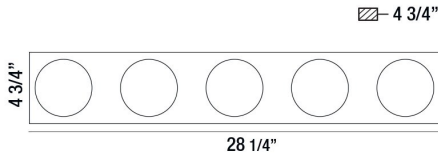

### PRODUCT DETAILS

|                         |   |                |
|-------------------------|---|----------------|
| No.                     | : | 28014-010      |
| Product Color           | : | CHROME         |
| Product Material        | : | MIRROR         |
| Shade / Accent Colour   | : | CONFETTI/CLEAR |
| Shade / Accent Material | : | GLASS          |
| Width                   | : | 28.25"         |
| Height                  | : | 4.75"          |
| Ext                     | : | 4.75"          |
| Weight                  | : | 5.2lbs         |

### TECHNICAL DETAILS

|                           |   |   |
|---------------------------|---|---|
| Light Direction           | : | Down  |
| Canopy / Backplate Length | : | 28"   |
| Canopy / Backplate Height | : | 0.75"   |
| Canopy / Backplate Width  | : | 4.5"  |
| Adjustable Lamp Head      | : | No  |
| Location                  | : | DAMP  |
| Approval                  | : |  |